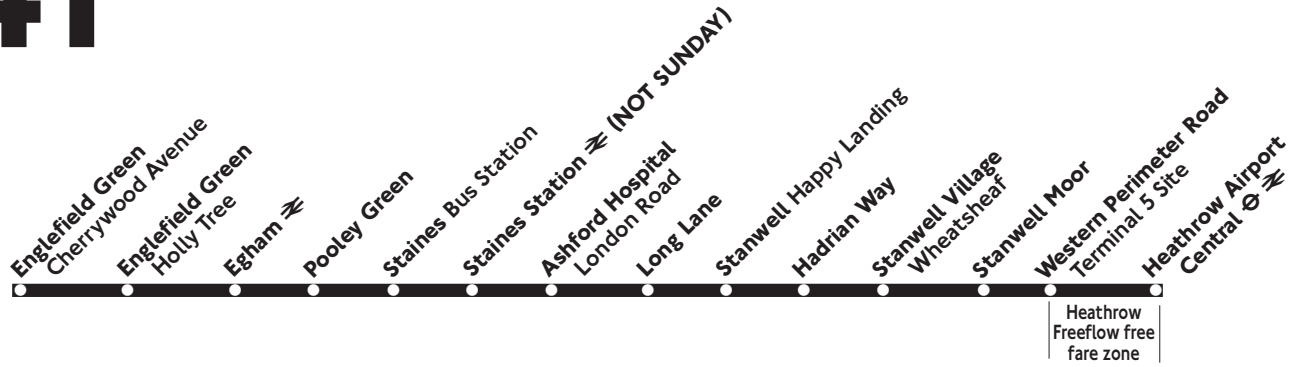

441

Englefield Green - Staines - Heathrow Airport

Daily

Please note that LT Cards, Bus Passes, Travelcards, Freedom Passes and Bus Saver tickets are NOT accepted on this service.
Cash fares may differ from those charged on other local bus services.

Monday - Saturday

Englefield Green Cherrywood Avenue	---	---	0540	0610	0635		05	35		1805	1835	1911	1941	2011	2041	2111
Englefield Green Holly Tree	---	---	0545	0615	0639		09	39		1809	1839	1915	1945	2015	2045	2115
Egham Arndale Way	---	---	0552	0622	0646	Then	16	46		1816	1846	1922	1952	2022	2052	2122
Pooley Green Glebe Road	---	---	0557	0627	0651	every	21	51		1821	1851	1927	1957	2027	2057	2127
Staines Bus Station	0506	0536	0606	0636	0700	30 mins,	30	00		1830	1900	1936	2006	2036	2106	2136
Staines Station ⇌	0511	0541	0611	0641	0705	at these	35	05		1835	1905	1941	2011	2041	2111	2141
Ashford Hospital London Road	0517	0547	0617	0647	0715	minutes	45	15	until	1845	1915	1947	2017	2047	2117	2147
Stanwell Long Lane	0519	0549	0619	0649	0717	past	47	17		1847	1917	1949	2019	2049	2119	2149
Stanwell Happy Landing	0521	0551	0621	0651	0719	the	49	19		1849	1919	1951	2021	2051	2121	2151
Stanwell Village Wheatsheaf	0525	0555	0625	0655	0723	hour	53	23		1853	1923	1955	2025	2055	2125	2155
Stanwell Moor Post Office	0530	0600	0630	0700	0728		58	28		1858	1928	2000	2030	2100	2130	2200
Western Perimeter Road Terminal 5 Site	0534	0604	0634	0704	0732		02	32		1902	1932	2004	2034	2104	2134	2204
Heathrow Airport Central Bus Stn ⇌	0545	0615	0610	0715	0745		15	45		1915	1945	2015	2045	2115	2145	2215

Sunday and Public Holidays

Englefield Green Cherrywood Avenue	0907	1007	1107	1207	1307	---	1507	1607	1707	1807						
Englefield Green Holly Tree	0911	1011	1111	1211	1311	---	1511	1611	1711	1811						
Egham Arndale Way	0918	1018	1118	1218	1318	---	1518	1618	1718	1818						
Pooley Green Glebe Road	0923	1023	1123	1223	1323	---	1523	1623	1723	1823						
Staines Bus Station	0930	1030	1130	1230	1330	1430	1530	1630	1730	1830						
Ashford Hospital London Road	0937	1037	1137	1237	---	1437	1537	1637	1737	---						
Stanwell Long Lane	0939	1039	1139	1239	---	1439	1539	1639	1739	---						
Stanwell Happy Landing	0941	1041	1141	1241	---	1441	1541	1641	1741	---						
Stanwell Village Wheatsheaf	0945	1045	1145	1245	---	1445	1545	1645	1745	---						
Stanwell Moor Post Office	0950	1050	1150	1250	---	1450	1550	1650	1750	---						
Western Perimeter Road Terminal 5 Site	0954	1054	1154	1254	---	1454	1554	1654	1754	---						
Heathrow Airport Central Bus Stn ⇌	1000	1100	1200	1300	---	1500	1600	1700	1800	---						

Please note that on Sundays and Public Holidays this route does NOT call at Staines Station

17.4.04(A) T5541T